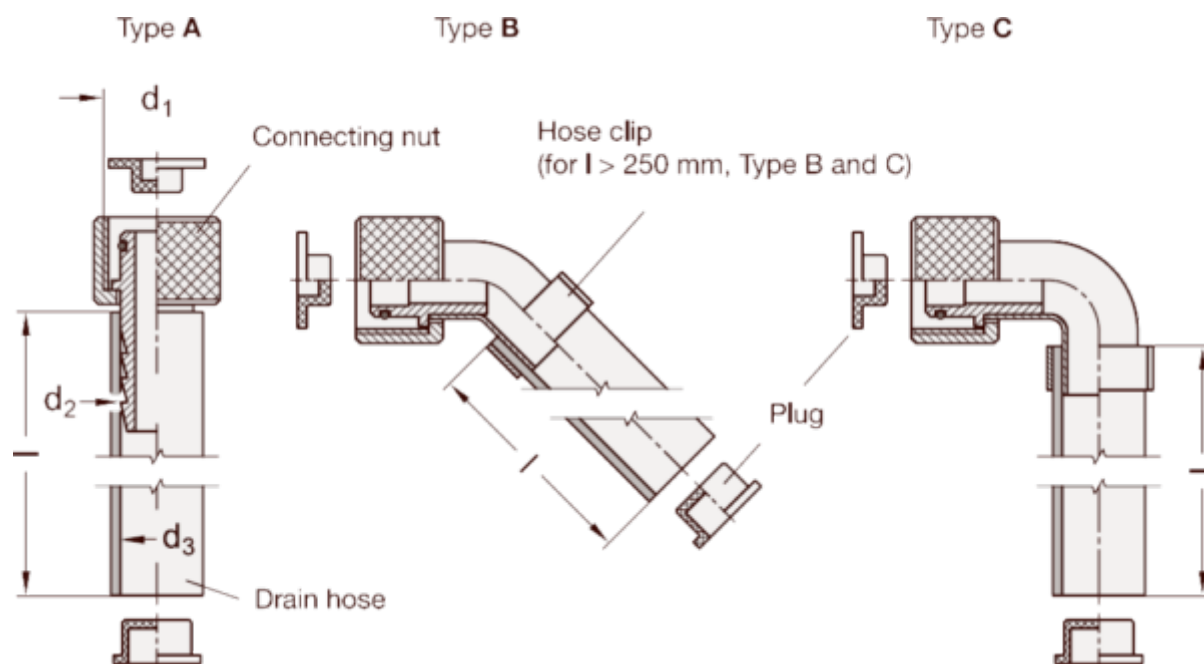

# Data Sheet

Article number: 20880126C250T

Description: E+G GN 880.1-26-C-250-T

Connector pieces with hose, M26x1.5 / Ø20

## Measures

$d_2$	= 20
$d_3$	= 19
$l$	= 1000
Thread $d_1$	= M26x1.5